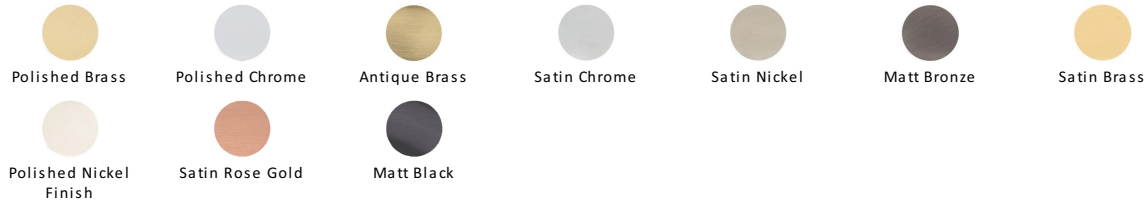

## Victorian Round Cabinet Knob

C113 38-SB

Timeless Elegance and Unrivalled Quality

Heritage Brass Cabinet Knob Mushroom Design 38mm Satin Brass finish

**Material:**

Solid Brass

**Finish:**

Satin Brass

### Available Finishes

### Available Sizes

### About the Finish

**Satin Brass**

A modern alternative to the traditional polished brass, this attractive brushed texture beautifully mellows and adds warmth to both a traditional and a soft contemporary décor.