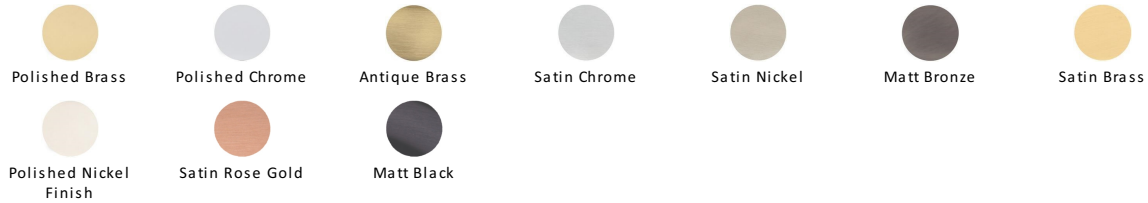

## Victorian Round Cabinet Knob

C113 38-SB

Timeless Elegance and Unrivalled Quality

Heritage Brass Cabinet Knob Mushroom Design 38mm Satin Brass finish

**Material:**  
Solid Brass

**Finish:**  
Satin Brass

### Available Finishes

### Available Sizes

#### Satin Brass

A modern alternative to the traditional polished brass, this attractive brushed texture beautifully mellows and adds warmth to both a traditional and a soft contemporary décor.