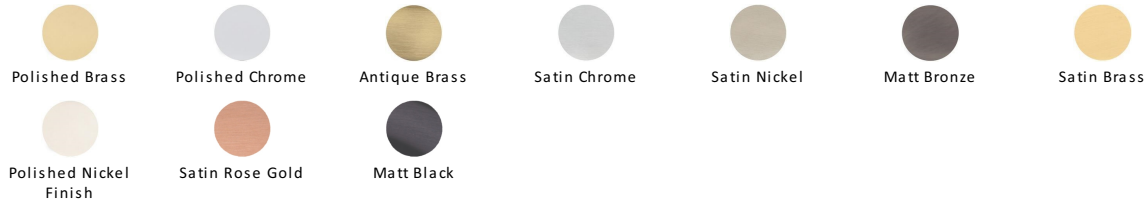

Victorian Round Cabinet Knob

C113 38-PC

Timeless Elegance and Unrivalled Quality

Heritage Brass Cabinet Knob Mushroom Design 38mm Polished Chrome finish

Material:
Solid Brass

Finish:
Polished Chrome

Available Finishes

About the Finish

Polished Chrome

A bold, contemporary finish; low maintenance and easy to clean. The mirror effect reflects light and colour and will complement any colour scheme

Box Contains

- 1 Cabinet Knob
- All fixing screws and fasteners