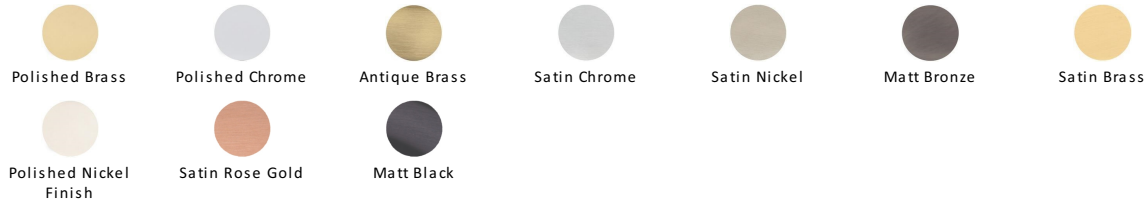

## Victorian Round Cabinet Knob

C113 38-AT

Timeless Elegance and Unrivalled Quality

Heritage Brass Cabinet Knob Mushroom Design 38mm Antique finish

**Material:**

Solid Brass

**Finish:**

Antique Brass

### Available Finishes

### Available Sizes

### About the Finish

**Antique Brass**

With russet hues and a brass undertone, this variation on brass retains a warm and mellow character but adds age and maturity by highlighting the variance of shades making each piece both alluring and unique.