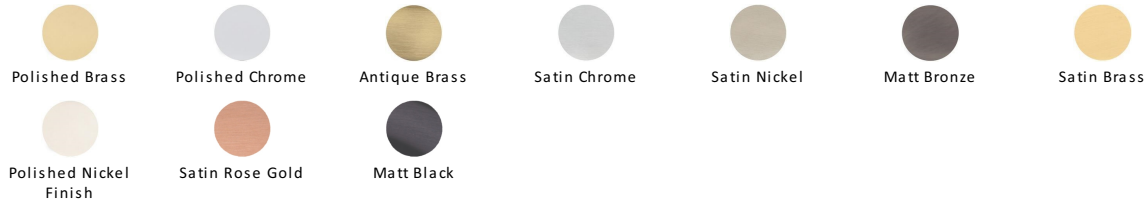

Victorian Round Cabinet Knob

C113 32-BKMT

Timeless Elegance and Unrivalled Quality

Heritage Brass Cabinet Knob Victorian Round Design 32mm Matt Black finish

Material:
Solid Brass

Finish:
Matt Black

Available Finishes

Available Sizes

Product Dimensions (All dimensions are in millimeters unless otherwise indicated)

Projection 29 **Maximum Diameter** 32 **Base** 15

About the Finish

Matt Black

A matt black powder coating is applied over Solid Brass to create our distinctive Matt Black contemporary look.