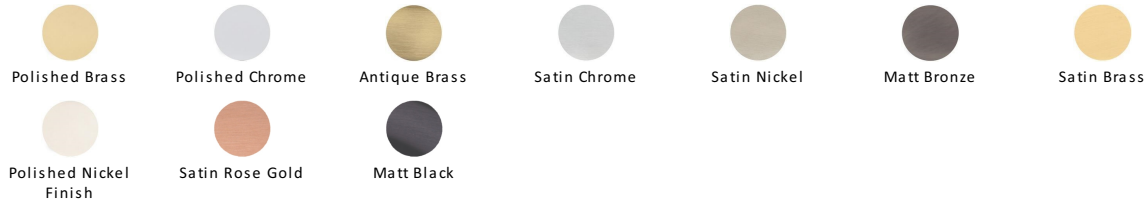

## Victorian Round Cabinet Knob

C113 32-SRG

Timeless Elegance and Unrivalled Quality

Heritage Brass Cabinet Knob Mushroom Design 32mm Satin Rose Gold finish

**Material:**

Solid Brass

**Finish:**

Satin Rose Gold

### Available Finishes

### Available Sizes