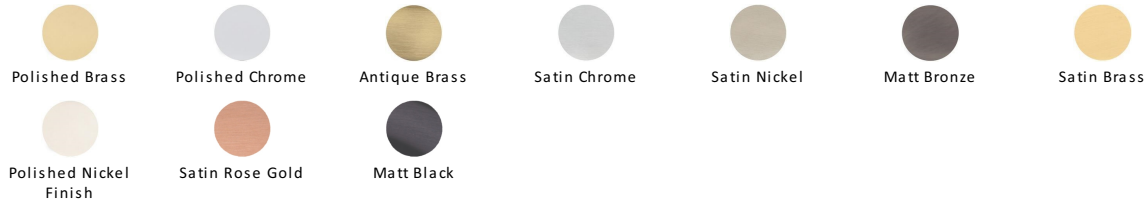

Victorian Round Cabinet Knob

C113 32-SN

Timeless Elegance and Unrivalled Quality

Heritage Brass Cabinet Knob Mushroom Design 32mm Satin Nickel finish

Material:
Solid Brass

Finish:
Satin Nickel

Available Finishes

About the Finish

Satin Nickel

With its honeyed grey tone created by brushed nickel plating on brass, this finish closely matches Stainless Steel but offers a warm and subtle alternative which is popular in traditional and modern décors.