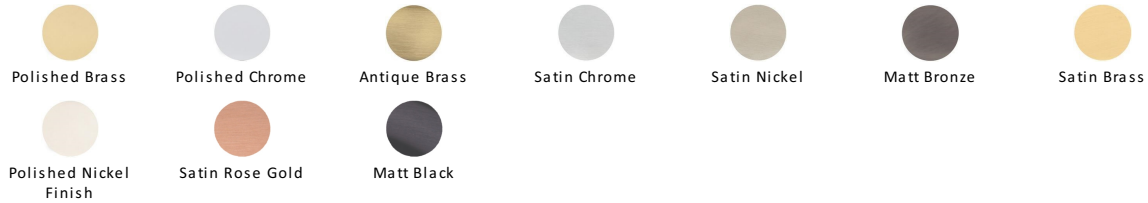

## Victorian Round Cabinet Knob

C113 32-SN

Timeless Elegance and Unrivalled Quality

Heritage Brass Cabinet Knob Mushroom Design 32mm Satin Nickel finish

**Material:**  
Solid Brass

**Finish:**  
Satin Nickel

### Available Finishes

### Available Sizes

#### Satin Nickel

With its honeyed grey tone created by brushed nickel plating on brass, this finish closely matches Stainless Steel but offers a warm and subtle alternative which is popular in traditional and modern décors.