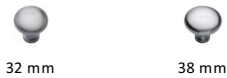

Victorian Round Cabinet Knob

C113 32-SC

Timeless Elegance and Unrivalled Quality

Heritage Brass Cabinet Knob Mushroom Design 32mm Satin Chrome finish

Material:

Solid Brass

Finish:

Satin Chrome

Available Finishes

Available Sizes

Product Dimensions (All dimensions are in millimeters unless otherwise indicated)

Projection 29 **Maximum Diameter** 32 **Base** 15

About the Finish

Satin Chrome

The brush marks of satin chrome will appeal to those who favour an industrial yet contemporary chrome finish. Satin Chrome Finish is also less prone to finger marks than polished chrome.