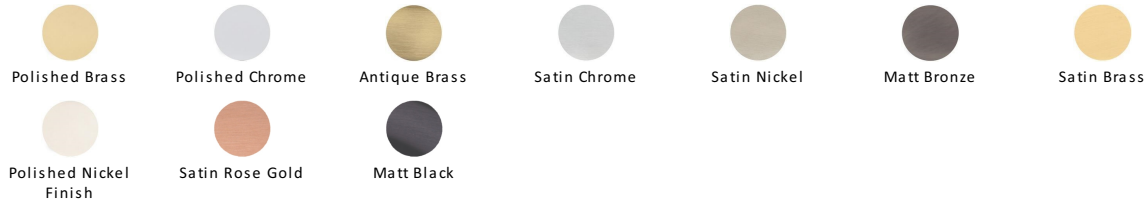

Victorian Round Cabinet Knob

C113 32-SC

Timeless Elegance and Unrivalled Quality

Heritage Brass Cabinet Knob Mushroom Design 32mm Satin Chrome finish

Material:

Solid Brass

Finish:

Satin Chrome

Available Finishes

Available Sizes

Product Dimensions (All dimensions are in millimeters unless otherwise indicated)

Projection 29 **Maximum Diameter** 32 **Base** 15

About the Finish

Satin Chrome

The brush marks of satin chrome will appeal to those who favour an industrial yet contemporary chrome finish. Satin Chrome Finish is also less prone to finger marks than polished chrome.