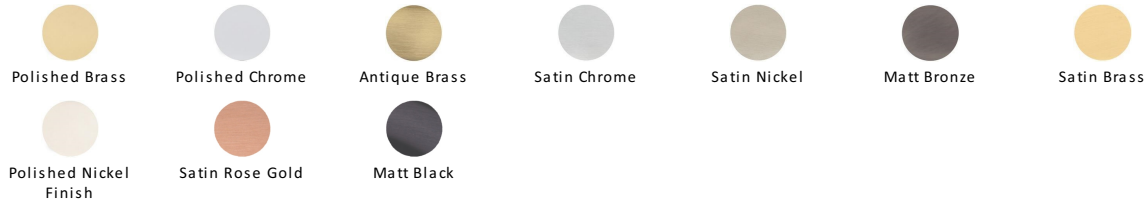

## Victorian Round Cabinet Knob

C113 32-SB

Timeless Elegance and Unrivalled Quality

Heritage Brass Cabinet Knob Mushroom Design 32mm Satin Brass finish

**Material:**  
Solid Brass

**Finish:**  
Satin Brass

### Available Finishes

### Available Sizes

#### Satin Brass

A modern alternative to the traditional polished brass, this attractive brushed texture beautifully mellows and adds warmth to both a traditional and a soft contemporary décor.