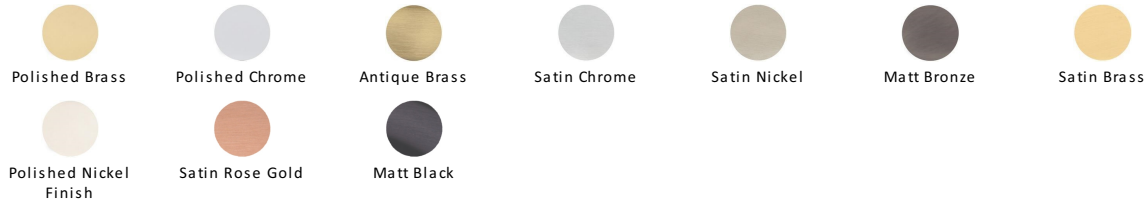

## Victorian Round Cabinet Knob

C113 32-SB

Timeless Elegance and Unrivaled Quality

Heritage Brass Cabinet Knob Mushroom Design 32mm Satin Brass finish

**Material:**  
Solid Brass

**Finish:**  
Satin Brass

### Available Finishes

### Available Sizes

#### Satin Brass

A modern alternative to the traditional polished brass, this attractive brushed texture beautifully mellows and adds warmth to both a traditional and a soft contemporary décor.