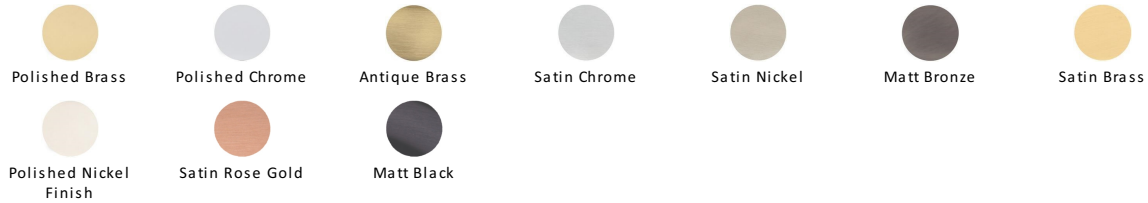

Victorian Round Cabinet Knob

C113 32-AT

Timeless Elegance and Unrivalled Quality

Heritage Brass Cabinet Knob Mushroom Design 32mm Antique finish

Material:
Solid Brass

Finish:
Antique Brass

Available Finishes

Available Sizes

Product Dimensions (All dimensions are in millimeters unless otherwise indicated)

Projection 29 **Maximum Diameter** 32 **Base** 15

About the Finish

Antique Brass

With russet hues and a brass undertone, this variation on brass retains a warm and mellow character but adds age and maturity by highlighting the variance of shades making each piece both alluring and unique.