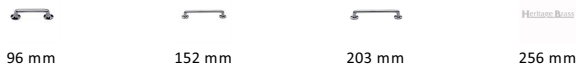

Traditional Cabinet Pull Handle

C0376 96-PC

Heritage Brass Cabinet Pull Traditional Design 96mm Polished Chrome finish

Material:
Solid Brass

Finish:
Polished Chrome

Available Finishes

Available Sizes

Product Dimensions (All dimensions are in millimeters unless otherwise indicated)

Length	127	CTC	96	Projection	32	Maximum Diameter	11
Base	29						

About the Finish

Polished Chrome

A bold, contemporary finish; low maintenance and easy to clean. The mirror effect reflects light and colour and will complement any colour scheme