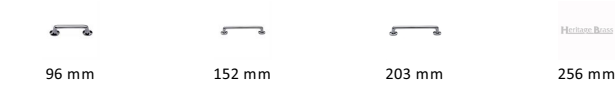

## Traditional Cabinet Pull Handle

C0376 203-PC

Heritage Brass Cabinet Pull Traditional Design 203mm Polished Chrome finish

**Material:**

Solid Brass

**Finish:**

Polished Chrome

### Available Sizes

### Product Dimensions (All dimensions are in millimeters unless otherwise indicated)

<b>Length</b>	232	<b>CTC</b>	203	<b>Width</b>	11	<b>Projection</b>	32
<b>Base</b>	29						