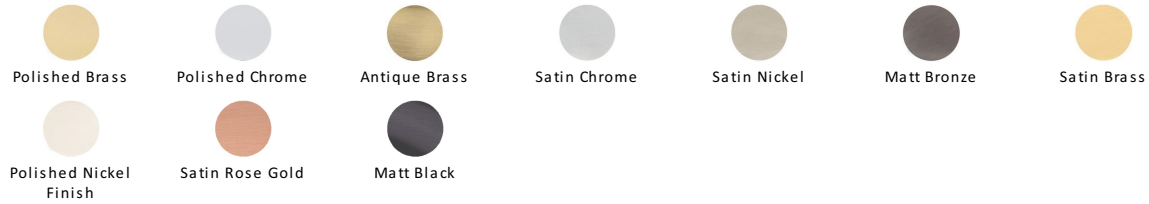

## Traditional Cabinet Pull Handle

C0376 203-PC

Heritage Brass Cabinet Pull Traditional Design 203mm Polished Chrome finish

**Material:**

Solid Brass

**Finish:**

Polished Chrome

### Available Finishes

### Available Sizes

### About the Finish

**Polished Chrome**

A bold, contemporary finish; low maintenance and easy to clean. The mirror effect reflects light and colour and will complement any colour scheme