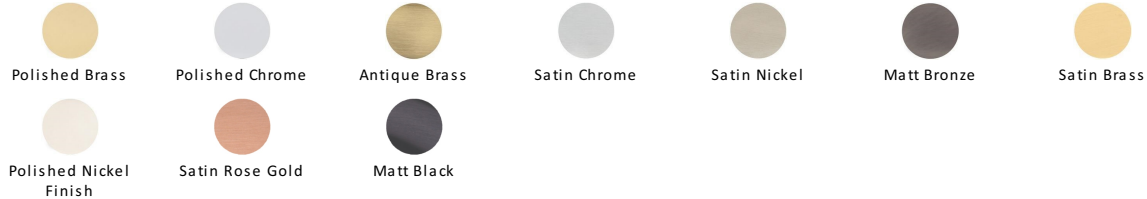

T-Bar Cabinet Pull Handle

C0361 160-SRG

Heritage Brass Cabinet Pull Bar Design 160mm CTC Satin Rose Gold Finish

Material:
Solid Brass**Finish:**
Satin Rose Gold

Available Finishes

Available Sizes

Product Dimensions (All dimensions are in millimeters unless otherwise indicated)

Length	224	CTC	160	Width	11	Projection	32
Maximum Diameter	10						

About the Finish

Satin Rose Gold

Rose Gold is a traditional alloy used in Jewellery, blending gold with copper to create a delightful rosy red tint. We have replicated a similar appearance by electroplating copper over solid brass. Our Rose Gold finish will add a touch of warmth and luxury to any creation.