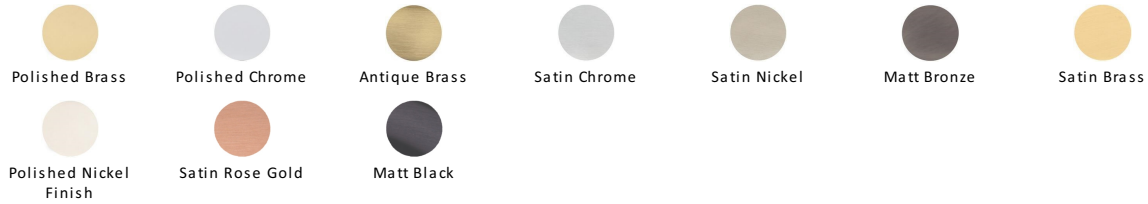

## T-Bar Cabinet Pull Handle

C0361 160-PC

Heritage Brass Cabinet Pull Bar Design 160mm CTC Polished Chrome Finish

**Material:**

Solid Brass

**Finish:**

Polished Chrome

### Available Finishes

### Available Sizes

### About the Finish

**Polished Chrome**

A bold, contemporary finish; low maintenance and easy to clean. The mirror effect reflects light and colour and will complement any colour scheme