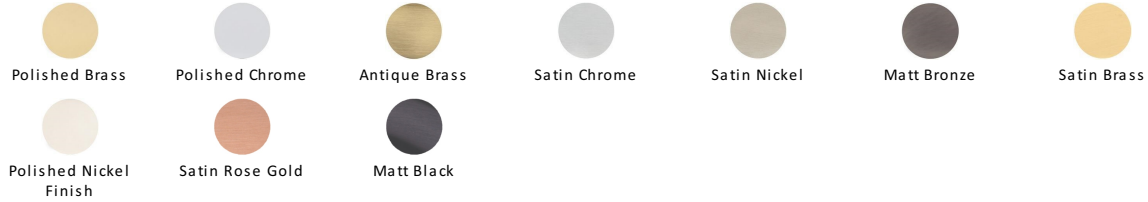

T-Bar Cabinet Pull Handle

C0361 160-PC

Heritage Brass Cabinet Pull Bar Design 160mm CTC Polished Chrome Finish

Material:

Solid Brass

Finish:

Polished Chrome

Available Finishes

Available Sizes

Product Dimensions (All dimensions are in millimeters unless otherwise indicated)

Length	224	Width	11	CTC	160	Projection	32
Maximum Diameter	10						

About the Finish

Polished Chrome

A bold, contemporary finish; low maintenance and easy to clean. The mirror effect reflects light and colour and will complement any colour scheme