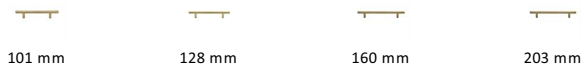

T-Bar Cabinet Pull Handle

C0361 160-PB

Heritage Brass Cabinet Pull Bar Design 160mm CTC Polished Brass Finish

Material:
Solid Brass

Finish:
Polished Brass

Available Finishes

Available Sizes

Product Dimensions (All dimensions are in millimeters unless otherwise indicated)

Length	224	Width	11	CTC	160	Projection	32
Maximum Diameter	10						

About the Finish

Polished Brass

Warm, mellow with a sense of heritage and comfort this highly polished finish is opulent without being flamboyant. Polished Brass coordinates perfectly with traditional décor.