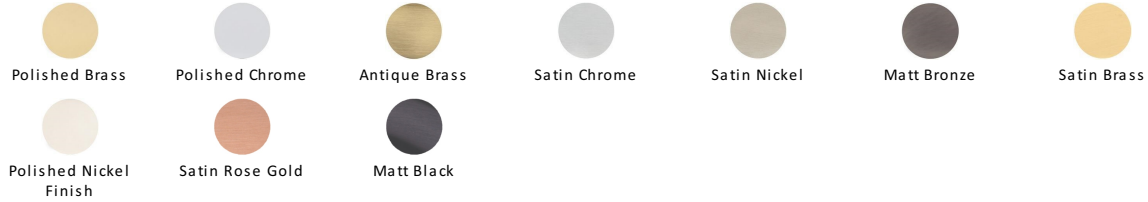

## T-Bar Cabinet Pull Handle

C0361 128-PC

Heritage Brass Cabinet Pull Bar Design 128mm CTC Polished Chrome Finish

**Material:**

Solid Brass

**Finish:**

Polished Chrome

### Available Finishes

### Available Sizes

### About the Finish

**Polished Chrome**

A bold, contemporary finish; low maintenance and easy to clean. The mirror effect reflects light and colour and will complement any colour scheme