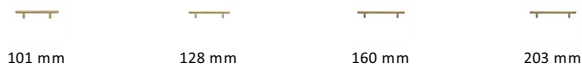

T-Bar Cabinet Pull Handle

C0361 128-PB

Heritage Brass Cabinet Pull Bar Design 128mm CTC Polished Brass Finish

Material:
Solid Brass

Finish:
Polished Brass

Available Finishes

Available Sizes

Product Dimensions (All dimensions are in millimeters unless otherwise indicated)

Length	192	CTC	128	Width	11	Projection	32
Maximum Diameter	10						

About the Finish

Polished Brass

Warm, mellow with a sense of heritage and comfort this highly polished finish is opulent without being flamboyant. Polished Brass coordinates perfectly with traditional décor.