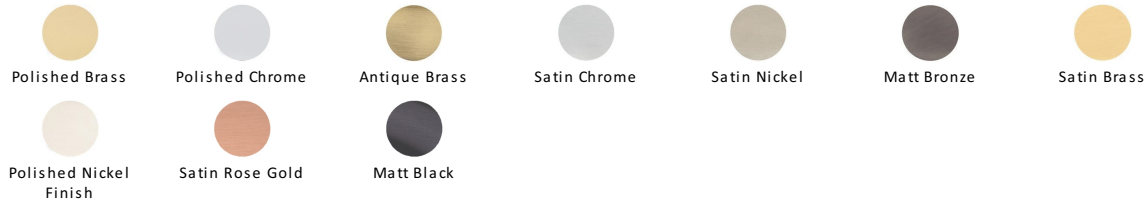

Square Metro Cabinet Pull Handle

C0339 160-MB

Heritage Brass Cabinet Pull Square Metro Design 160mm CTC Matt Bronze Finish

Material:
Solid Brass**Finish:**
Matt Bronze

Available Finishes

Available Sizes

Product Dimensions (All dimensions are in millimeters unless otherwise indicated)

Length	170	CTC	160	Width	10	Projection	30
Base	10						

About the Finish

Matt Bronze

An aged finish on brass creating a vintage appearance, yet one that also looks outstanding in contemporary schemes. Over a period of time the bronze colour will lighten along any edges and surfaces that are frequently touched and create a naturally aged appearance highlighting frequently touched areas and exposing the brass below.