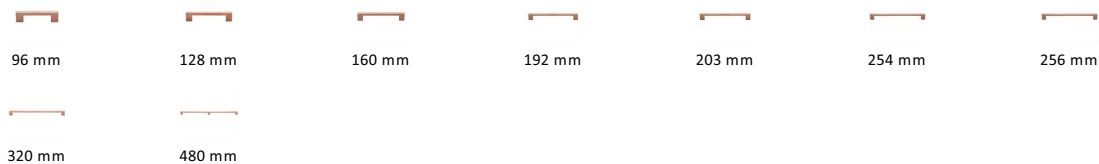

## Metro Cabinet Pull Handle

C0337 96-SRG

Heritage Brass Cabinet Pull Metro Design 96mm CTC Satin Rose Gold Finish

**Material:**  
Solid Brass

**Finish:**  
Satin Rose Gold

### Available Sizes

### Product Dimensions (All dimensions are in millimeters unless otherwise indicated)

<b>Length</b>	116	<b>Width</b>	10	<b>CTC</b>	96	<b>Projection</b>	30
<b>Base</b>	20						