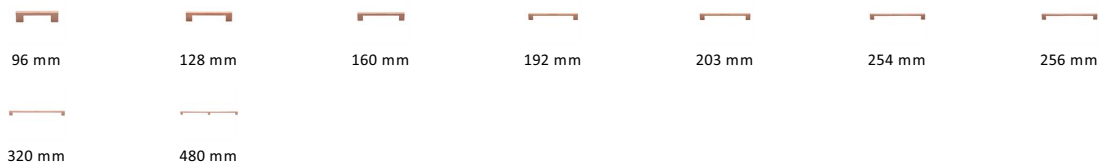

Metro Cabinet Pull Handle

C0337 96-SRG

Heritage Brass Cabinet Pull Metro Design 96mm CTC Satin Rose Gold Finish

Material:
Solid Brass

Finish:
Satin Rose Gold

Available Finishes

Available Sizes

Product Dimensions (All dimensions are in millimeters unless otherwise indicated)

Length	116	CTC	96	Width	10	Projection	30
Base	20						

About the Finish

Satin Rose Gold

Rose Gold is a traditional alloy used in Jewellery, blending gold with copper to create a delightful rosy red tint. We have replicated a similar appearance by electroplating copper over solid brass. Our Rose Gold finish will add a touch of warmth and luxury to any creation.