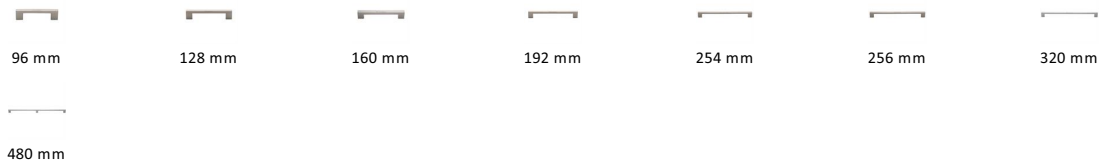

## Metro Cabinet Pull Handle

C0337 96-SN

Heritage Brass Cabinet Pull Metro Design 96mm Satin Nickel finish

**Material:**

Solid Brass

**Finish:**

Satin Nickel

### Available Sizes

### Product Dimensions (All dimensions are in millimeters unless otherwise indicated)

<b>Length</b>	116	<b>CTC</b>	96	<b>Width</b>	10	<b>Projection</b>	30
<b>Base</b>	20						