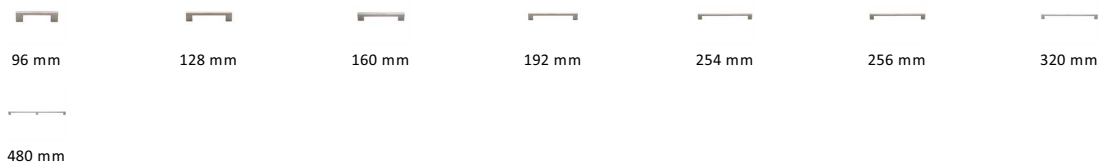

## Metro Cabinet Pull Handle

C0337 96-SN

Heritage Brass Cabinet Pull Metro Design 96mm Satin Nickel finish

**Material:**  
Solid Brass

**Finish:**  
Satin Nickel

### Available Sizes

### Product Dimensions (All dimensions are in millimeters unless otherwise indicated)

<b>Length</b>	116	<b>Width</b>	10	<b>CTC</b>	96	<b>Projection</b>	30
<b>Base</b>	20						