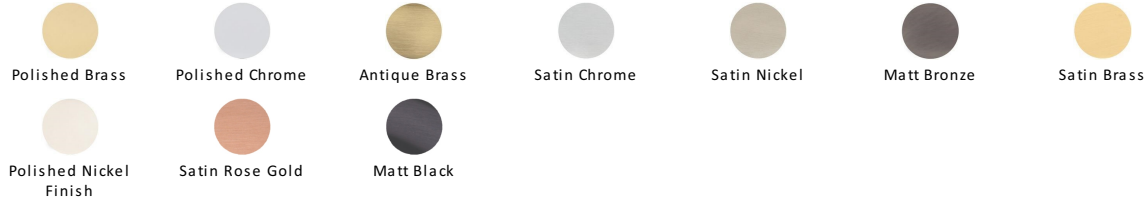

Metro Cabinet Pull Handle

C0337 96-PNF

Heritage Brass Cabinet Pull Metro Design 96mm CTC Polished Nickel Finish

Material:

Solid Brass

Finish:

Polished Nickel Finish

Available Finishes

Available Sizes

Product Dimensions (All dimensions are in millimeters unless otherwise indicated)

Length	116	Width	10	CTC	96	Projection	30
Base	20						

About the Finish

Polished Nickel Finish

With its subtle golden hue this is a mellow alternative to polished chrome. The finish is not coated and will oxidise naturally. If not regularly buffed with a soft cloth this finish will subtly change over time by taking on an aged patina.