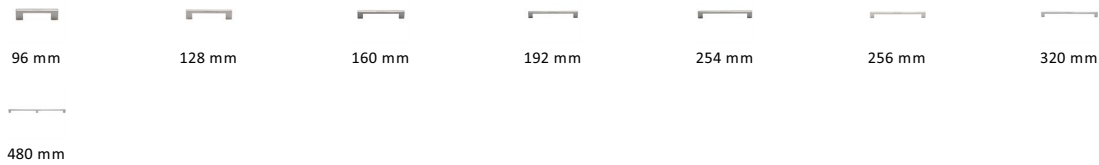

Metro Cabinet Pull Handle

C0337 96-PNF

Heritage Brass Cabinet Pull Metro Design 96mm CTC Polished Nickel Finish

Material:

Solid Brass

Finish:

Polished Nickel Finish

Available Finishes

Available Sizes

Product Dimensions (All dimensions are in millimeters unless otherwise indicated)

Length	116	Width	10	CTC	96	Projection	30
Base	20						

About the Finish

Polished Nickel Finish

With its subtle golden hue this is a mellow alternative to polished chrome. The finish is not coated and will oxidise naturally. If not regularly buffed with a soft cloth this finish will subtly change over time by taking on an aged patina.