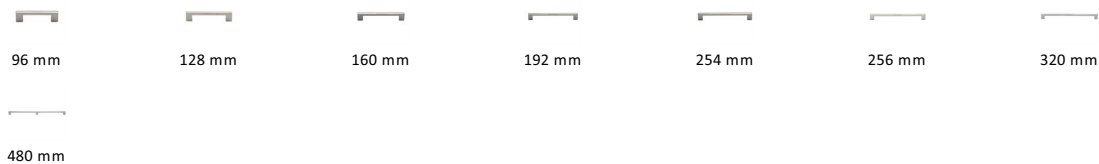

Metro Cabinet Pull Handle

C0337 96-PNF

Heritage Brass Cabinet Pull Metro Design 96mm CTC Polished Nickel Finish

Material:
Solid Brass

Finish:
Polished Nickel Finish

Available Finishes

Available Sizes

Product Dimensions (All dimensions are in millimeters unless otherwise indicated)

Length	116	CTC	96	Width	10	Projection	30
Base	20						

About the Finish

Polished Nickel Finish

With its subtle golden hue this is a mellow alternative to polished chrome. The finish is not coated and will oxidise naturally. If not regularly buffed with a soft cloth this finish will subtly change over time by taking on an aged patina.