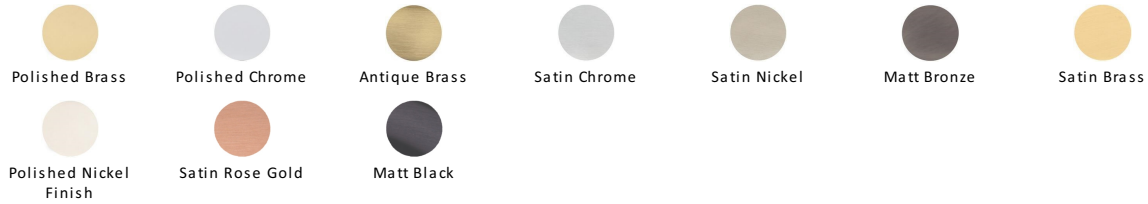

Metro Cabinet Pull Handle

C0337 96-PC

Heritage Brass Cabinet Pull Metro Design 96mm Polished Chrome finish

Material:

Solid Brass

Finish:

Polished Chrome

Available Finishes

Available Sizes

Product Dimensions (All dimensions are in millimeters unless otherwise indicated)

Length	116	Width	10	CTC	96	Projection	30
Base	20						

About the Finish

Polished Chrome

A bold, contemporary finish; low maintenance and easy to clean. The mirror effect reflects light and colour and will complement any colour scheme