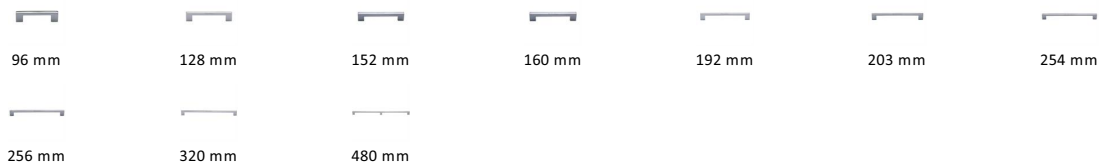

Metro Cabinet Pull Handle

C0337 96-PC

Heritage Brass Cabinet Pull Metro Design 96mm Polished Chrome finish

Material:

Solid Brass

Finish:

Polished Chrome

Available Finishes

Available Sizes

Product Dimensions (All dimensions are in millimeters unless otherwise indicated)

Length	116	CTC	96	Width	10	Projection	30
Base	20						

About the Finish

Polished Chrome

A bold, contemporary finish; low maintenance and easy to clean. The mirror effect reflects light and colour and will complement any colour scheme