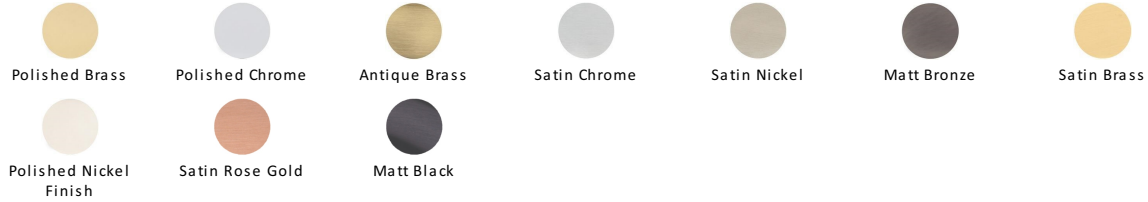

Metro Cabinet Pull Handle

C0337 96-PC

Heritage Brass Cabinet Pull Metro Design 96mm Polished Chrome finish

Material:

Solid Brass

Finish:

Polished Chrome

Available Finishes

Available Sizes

Product Dimensions (All dimensions are in millimeters unless otherwise indicated)

Length	116	CTC	96	Width	10	Projection	30
Base	20						

About the Finish

Polished Chrome

A bold, contemporary finish; low maintenance and easy to clean. The mirror effect reflects light and colour and will complement any colour scheme