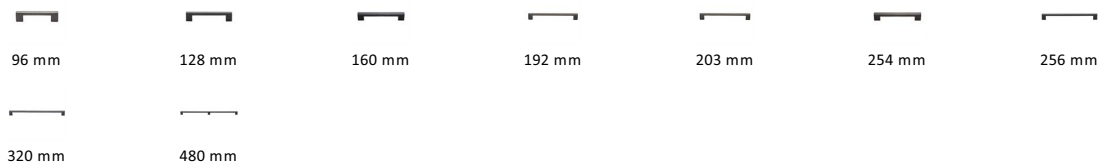

Metro Cabinet Pull Handle

C0337 96-MB

Heritage Brass Cabinet Pull Metro Design 96mm CTC Matt Bronze Finish

Material:
Solid Brass

Finish:
Matt Bronze

Available Finishes

Available Sizes

Product Dimensions (All dimensions are in millimeters unless otherwise indicated)

Length	116	CTC	96	Width	10	Projection	30
Base	20						

About the Finish

Matt Bronze

An aged finish on brass creating a vintage appearance, yet one that also looks outstanding in contemporary schemes. Over a period of time the bronze colour will lighten along any edges and surfaces that are frequently touched and create a naturally aged appearance highlighting frequently touched areas and exposing the brass below.