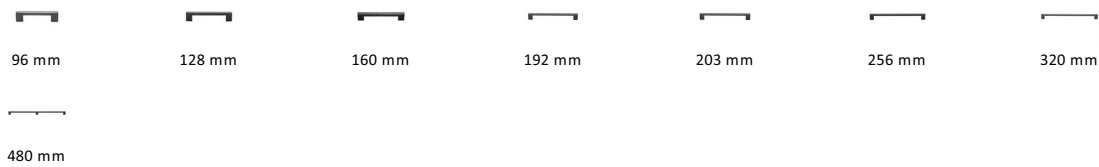

Metro Cabinet Pull Handle

C0337 96-MB

Heritage Brass Cabinet Pull Metro Design 96mm CTC Matt Bronze Finish

Material:
Solid Brass

Finish:
Matt Bronze

Available Finishes

Available Sizes

Product Dimensions (All dimensions are in millimeters unless otherwise indicated)

Length	116	Width	10	CTC	96	Projection	30
Base	20						

About the Finish

Matt Bronze

An aged finish on brass creating a vintage appearance, yet one that also looks outstanding in contemporary schemes. Over a period of time the bronze colour will lighten along any edges and surfaces that are frequently touched and create a naturally aged appearance highlighting frequently touched areas and exposing the brass below.