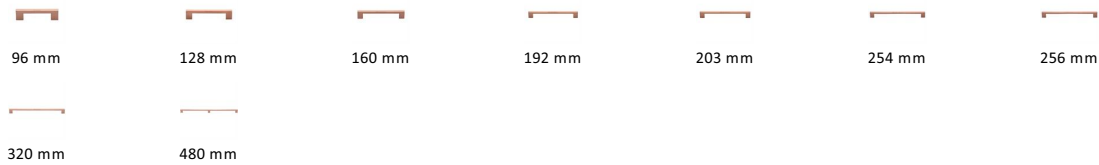

## Metro Cabinet Pull Handle

C0337 480-SRG

Heritage Brass Cabinet Pull Metro Design 480mm CTC Satin Rose Gold Finish

**Material:**  
Solid Brass

**Finish:**  
Satin Rose Gold

### Available Sizes

### Product Dimensions (All dimensions are in millimeters unless otherwise indicated)

<b>Length</b>	500	<b>CTC</b>	480	<b>Width</b>	10	<b>Projection</b>	30
<b>Base</b>	20						