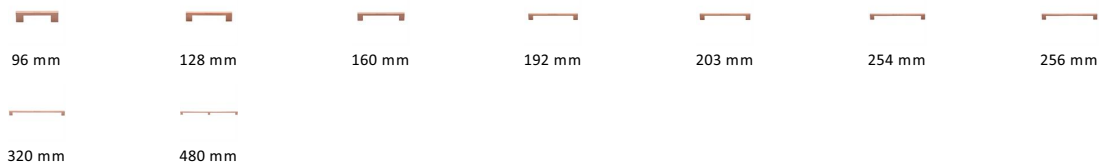

Metro Cabinet Pull Handle

C0337 480-SRG

Heritage Brass Cabinet Pull Metro Design 480mm CTC Satin Rose Gold Finish

Material:
Solid Brass

Finish:
Satin Rose Gold

Available Finishes

Available Sizes

Product Dimensions (All dimensions are in millimeters unless otherwise indicated)

| | | | | | | | |
|---------------|-----|--------------|----|------------|-----|-------------------|----|
| Length | 500 | Width | 10 | CTC | 480 | Projection | 30 |
| Base | 20 | | | | | | |

About the Finish