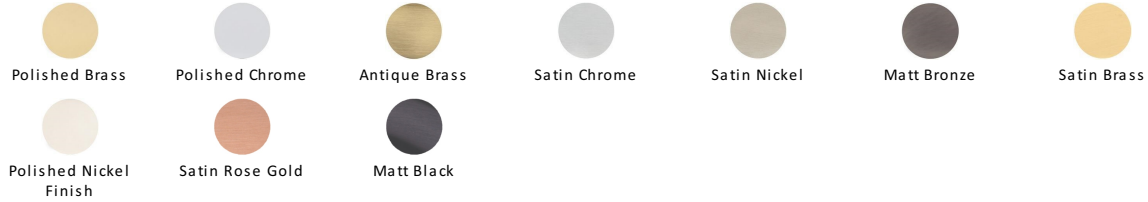

Metro Cabinet Pull Handle

C0337 480-PC

Heritage Brass Cabinet Pull Metro Design 480mm CTC Polished Chrome Finish

Material:

Solid Brass

Finish:

Polished Chrome

Available Finishes

Available Sizes

Product Dimensions (All dimensions are in millimeters unless otherwise indicated)

Length	500	CTC	480	Width	10	Projection	30
Base	20						

About the Finish

Polished Chrome

A bold, contemporary finish; low maintenance and easy to clean. The mirror effect reflects light and colour and will complement any colour scheme