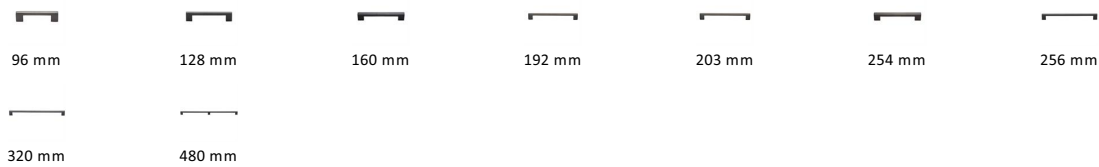

Metro Cabinet Pull Handle

C0337 480-MB

Heritage Brass Cabinet Pull Metro Design 480mm CTC Matt Bronze Finish

Material:
Solid Brass

Finish:
Matt Bronze

Available Finishes

Available Sizes

Product Dimensions (All dimensions are in millimeters unless otherwise indicated)

Length	500	CTC	480	Width	10	Projection	30
Base	20						

About the Finish

Matt Bronze

An aged finish on brass creating a vintage appearance, yet one that also looks outstanding in contemporary schemes. Over a period of time the bronze colour will lighten along any edges and surfaces that are frequently touched and create a naturally aged appearance highlighting frequently touched areas and exposing the brass below.