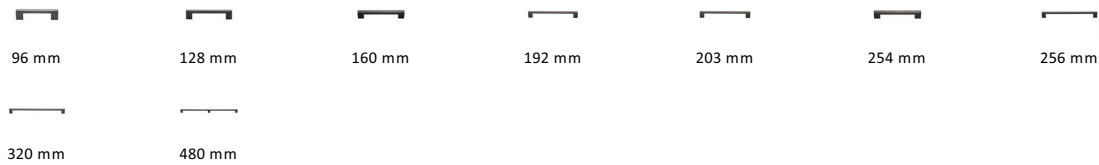

Metro Cabinet Pull Handle

C0337 480-MB

Heritage Brass Cabinet Pull Metro Design 480mm CTC Matt Bronze Finish

Material:
Solid Brass

Finish:
Matt Bronze

Available Finishes

Available Sizes

Product Dimensions (All dimensions are in millimeters unless otherwise indicated)

Length	500	CTC	480	Width	10	Projection	30
Base	20						

About the Finish

Matt Bronze

An aged finish on brass creating a vintage appearance, yet one that also looks outstanding in contemporary schemes. Over a period of time the bronze colour will lighten along any edges and surfaces that are frequently touched and create a naturally aged appearance highlighting frequently touched areas and exposing the brass below.