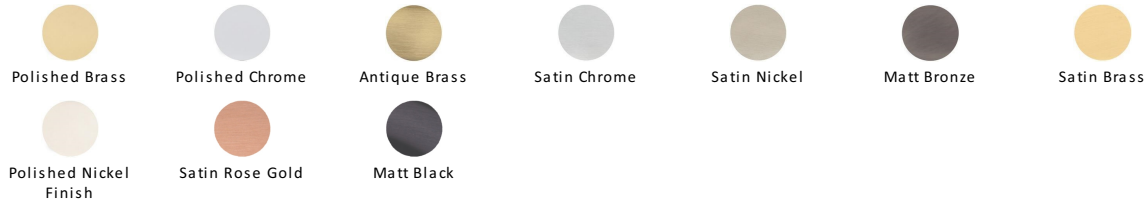

Metro Cabinet Pull Handle

C0337 480-AT

Heritage Brass Cabinet Pull Metro Design 480mm CTC Antique Brass Finish

Material:

Solid Brass

Finish:

Antique Brass

Available Finishes

Available Sizes

Product Dimensions (All dimensions are in millimeters unless otherwise indicated)

Length	500	CTC	480	Width	10	Projection	30
Base	20						

About the Finish

Antique Brass

With russet hues and a brass undertone, this variation on brass retains a warm and mellow character but adds age and maturity by highlighting the variance of shades making each piece both alluring and unique.