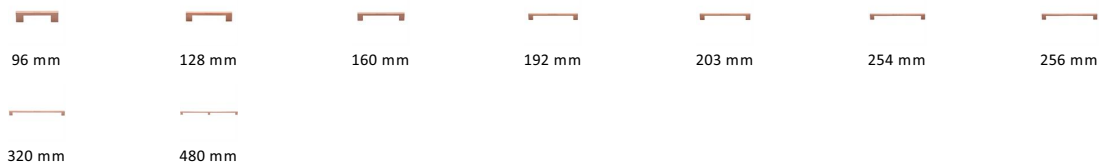

Metro Cabinet Pull Handle

C0337 320-SRG

Heritage Brass Cabinet Pull Metro Design 320mm CTC Satin Rose Gold Finish

Material:
Solid Brass

Finish:
Satin Rose Gold

Available Finishes

Available Sizes

Product Dimensions (All dimensions are in millimeters unless otherwise indicated)

Length	340	Width	10	CTC	320	Projection	30
Base	20						

About the Finish

Satin Rose Gold

Rose Gold is a traditional alloy used in Jewellery, blending gold with copper to create a delightful rosy red tint. We have replicated a similar appearance by electroplating copper over solid brass. Our Rose Gold finish will add a touch of warmth and luxury to any creation.