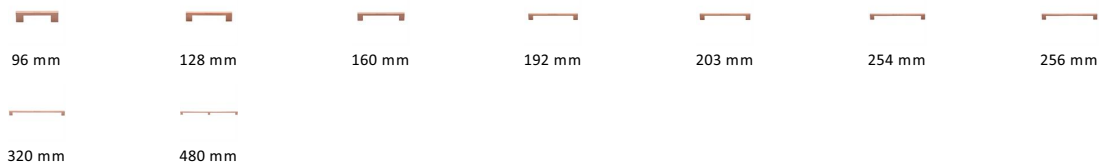

Metro Cabinet Pull Handle

C0337 320-SRG

Heritage Brass Cabinet Pull Metro Design 320mm CTC Satin Rose Gold Finish

Material:
Solid Brass

Finish:
Satin Rose Gold

Available Finishes

Available Sizes

Product Dimensions (All dimensions are in millimeters unless otherwise indicated)

Length	340	CTC	320	Width	10	Projection	30
Base	20						

About the Finish

Satin Rose Gold

Rose Gold is a traditional alloy used in Jewellery, blending gold with copper to create a delightful rosy red tint. We have replicated a similar appearance by electroplating copper over solid brass. Our Rose Gold finish will add a touch of warmth and luxury to any creation.