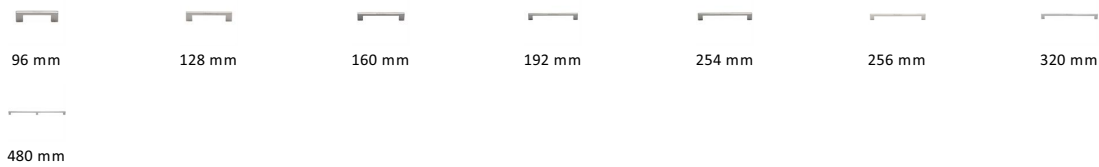

Metro Cabinet Pull Handle

C0337 320-PNF

Heritage Brass Cabinet Pull Metro Design 320mm CTC Polished Nickel Finish

Material:
Solid Brass

Finish:
Polished Nickel Finish

Available Finishes

Available Sizes

Product Dimensions (All dimensions are in millimeters unless otherwise indicated)

Length	340	CTC	320	Width	10	Projection	30
Base	20						

About the Finish

Polished Nickel Finish

With its subtle golden hue this is a mellow alternative to polished chrome. The finish is not coated and will oxidise naturally. If not regularly buffed with a soft cloth this finish will subtly change over time by taking on an aged patina.