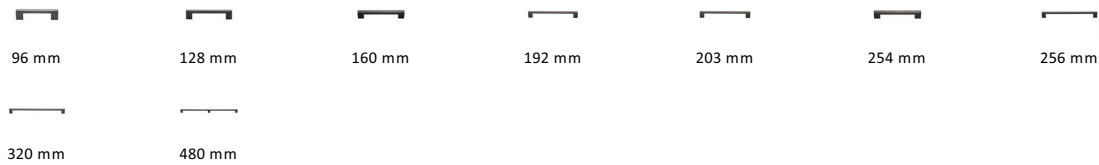

Metro Cabinet Pull Handle

C0337 320-MB

Heritage Brass Cabinet Pull Metro Design 320mm CTC Matt Bronze Finish

Material:
Solid Brass

Finish:
Matt Bronze

Available Finishes

Available Sizes

Product Dimensions (All dimensions are in millimeters unless otherwise indicated)

Length	340	CTC	320	Width	10	Projection	30
Base	20						

About the Finish

Matt Bronze

An aged finish on brass creating a vintage appearance, yet one that also looks outstanding in contemporary schemes. Over a period of time the bronze colour will lighten along any edges and surfaces that are frequently touched and create a naturally aged appearance highlighting frequently touched areas and exposing the brass below.