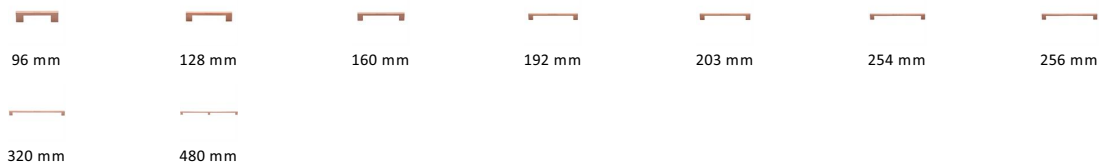

Metro Cabinet Pull Handle

C0337 256-SRG

Heritage Brass Cabinet Pull Metro Design 256mm CTC Satin Rose Gold Finish

Material:
Solid Brass

Finish:
Satin Rose Gold

Available Finishes

Available Sizes

Product Dimensions (All dimensions are in millimeters unless otherwise indicated)

Length	274	CTC	256	Width	10	Projection	30
Base	20						

About the Finish

Satin Rose Gold

Rose Gold is a traditional alloy used in Jewellery, blending gold with copper to create a delightful rosy red tint. We have replicated a similar appearance by electroplating copper over solid brass. Our Rose Gold finish will add a touch of warmth and luxury to any creation.