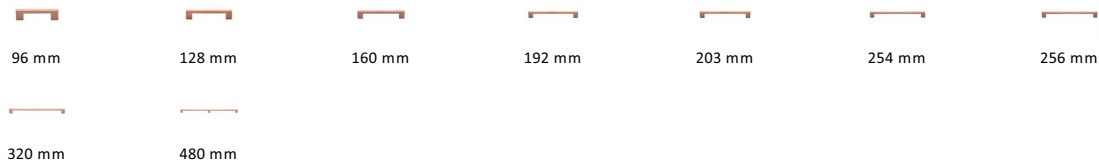

Metro Cabinet Pull Handle

C0337 256-SRG

Heritage Brass Cabinet Pull Metro Design 256mm CTC Satin Rose Gold Finish

Material:

Solid Brass

Finish:

Satin Rose Gold

Available Finishes

Available Sizes

Product Dimensions (All dimensions are in millimeters unless otherwise indicated)

Length	274	Width	10	CTC	256	Projection	30
Base	20						

About the Finish

Satin Rose Gold

Rose Gold is a traditional alloy used in Jewellery, blending gold with copper to create a delightful rosy red tint. We have replicated a similar appearance by electroplating copper over solid brass. Our Rose Gold finish will add a touch of warmth and luxury to any creation.