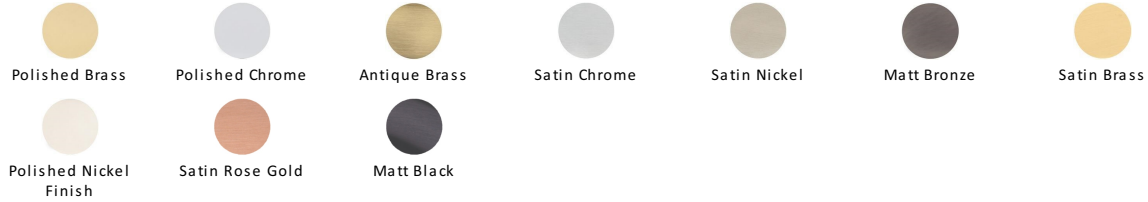

Metro Cabinet Pull Handle

C0337 256-SRG

Heritage Brass Cabinet Pull Metro Design 256mm CTC Satin Rose Gold Finish

Material:

Solid Brass

Finish:

Satin Rose Gold

Available Finishes

Available Sizes

Product Dimensions (All dimensions are in millimeters unless otherwise indicated)

Length	274	Width	10	CTC	256	Projection	30
Base	20						

About the Finish

Satin Rose Gold

Rose Gold is a traditional alloy used in Jewellery, blending gold with copper to create a delightful rosy red tint. We have replicated a similar appearance by electroplating copper over solid brass. Our Rose Gold finish will add a touch of warmth and luxury to any creation.