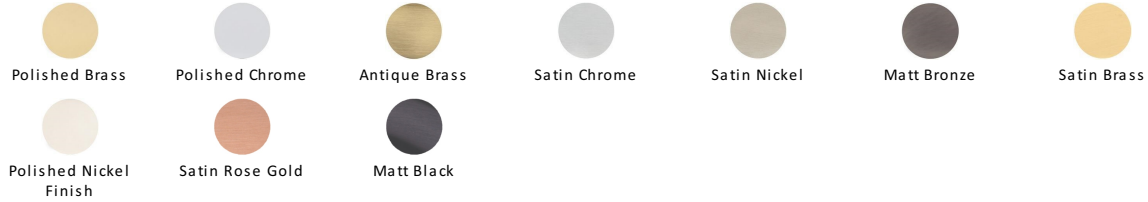

Metro Cabinet Pull Handle

C0337 256-SC

Heritage Brass Cabinet Pull Metro Design 256mm CTC Satin Chrome Finish

Material:

Solid Brass

Finish:

Satin Chrome

Available Finishes

Available Sizes

Product Dimensions (All dimensions are in millimeters unless otherwise indicated)

Length	274	CTC	256	Width	10	Projection	30
Base	20						

About the Finish

Satin Chrome

The brush marks of satin chrome will appeal to those who favour an industrial yet contemporary chrome finish. Satin Chrome Finish is also less prone to finger marks than polished chrome.