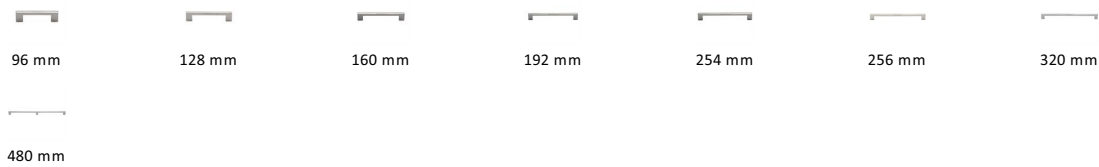

Metro Cabinet Pull Handle

C0337 256-PNF

Heritage Brass Cabinet Pull Metro Design 256mm CTC Polished Nickel Finish

Material:
Solid Brass

Finish:
Polished Nickel Finish

Available Finishes

Available Sizes

Product Dimensions (All dimensions are in millimeters unless otherwise indicated)

Length	274	CTC	256	Width	10	Projection	30
Base	20						

About the Finish

Polished Nickel Finish

With its subtle golden hue this is a mellow alternative to polished chrome. The finish is not coated and will oxidise naturally. If not regularly buffed with a soft cloth this finish will subtly change over time by taking on an aged patina.