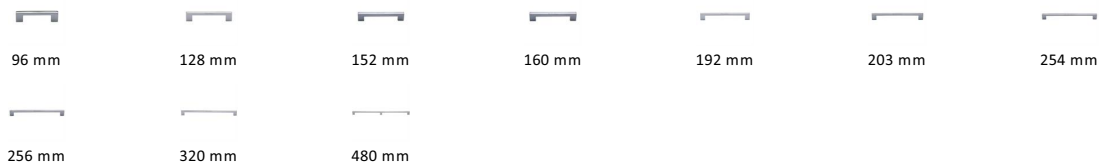

Metro Cabinet Pull Handle

C0337 256-PC

Heritage Brass Cabinet Pull Metro Design 256mm CTC Polished Chrome Finish

Material:

Solid Brass

Finish:

Polished Chrome

Available Finishes

Available Sizes

Product Dimensions (All dimensions are in millimeters unless otherwise indicated)

Length	274	CTC	256	Width	10	Projection	30
Base	20						

About the Finish

Polished Chrome

A bold, contemporary finish; low maintenance and easy to clean. The mirror effect reflects light and colour and will complement any colour scheme