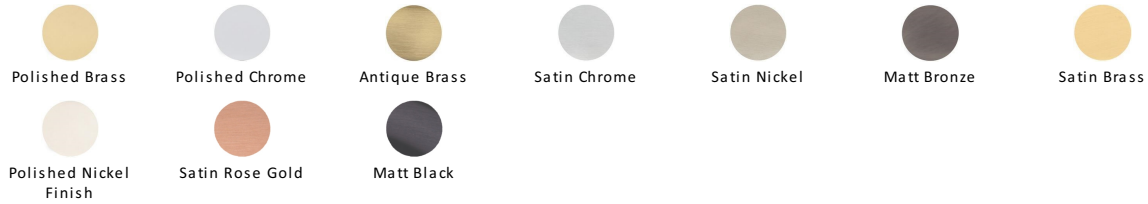

## Metro Cabinet Pull Handle

C0337 256-PB

Heritage Brass Cabinet Pull Metro Design 256mm CTC Polished Brass Finish

**Material:**

Solid Brass

**Finish:**

Polished Brass

### Available Finishes

### Available Sizes