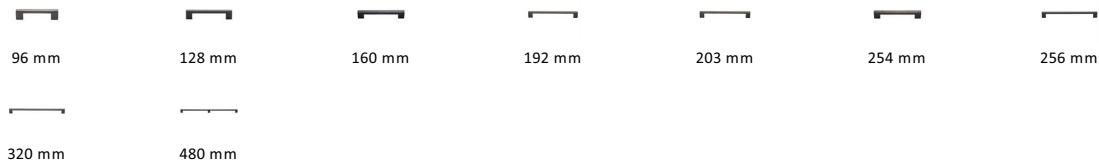

Metro Cabinet Pull Handle

C0337 256-MB

Heritage Brass Cabinet Pull Metro Design 256mm CTC Matt Bronze Finish

Material:
Solid Brass

Finish:
Matt Bronze

Available Finishes

Available Sizes

Product Dimensions (All dimensions are in millimeters unless otherwise indicated)

Length	274	CTC	256	Width	10	Projection	30
Base	20						

About the Finish

Matt Bronze

An aged finish on brass creating a vintage appearance, yet one that also looks outstanding in contemporary schemes. Over a period of time the bronze colour will lighten along any edges and surfaces that are frequently touched and create a naturally aged appearance highlighting frequently touched areas and exposing the brass below.