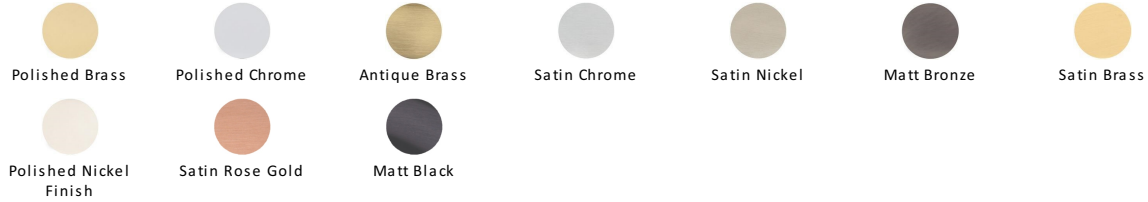

Metro Cabinet Pull Handle

C0337 256-BKMT

Heritage Brass Cabinet Pull Metro Design 256mm CTC Matt Black Finish

Material:

Solid Brass

Finish:

Matt Black

Available Finishes

Available Sizes

Product Dimensions (All dimensions are in millimeters unless otherwise indicated)

Length	274	Width	10	CTC	256	Projection	30
Base	20						

About the Finish

Matt Black

A matt black powder coating is applied over Solid Brass to create our distinctive Matt Black contemporary look.