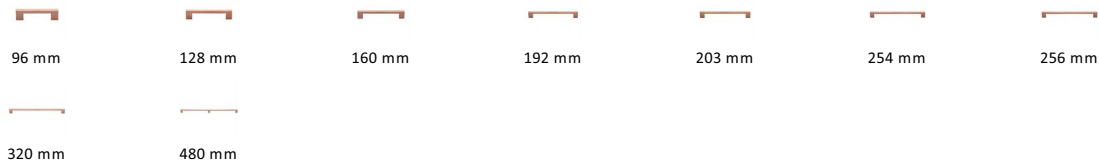

Metro Cabinet Pull Handle

C0337 254-SRG

Heritage Brass Cabinet Pull Metro Design 254mm CTC Satin Rose Gold Finish

Material:
Solid Brass

Finish:
Satin Rose Gold

Available Finishes

Available Sizes

Product Dimensions (All dimensions are in millimeters unless otherwise indicated)

Length	274	CTC	254	Width	10	Projection	30
Base	20						

About the Finish

Satin Rose Gold

Rose Gold is a traditional alloy used in Jewellery, blending gold with copper to create a delightful rosy red tint. We have replicated a similar appearance by electroplating copper over solid brass. Our Rose Gold finish will add a touch of warmth and luxury to any creation.