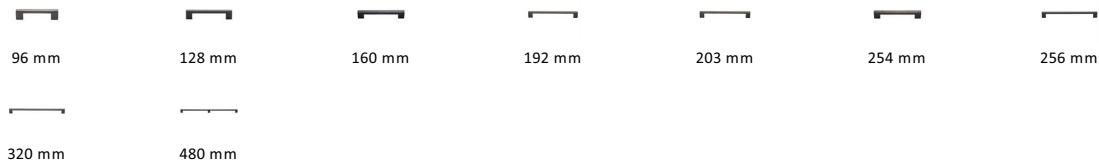

## Metro Cabinet Pull Handle

C0337 254-MB

Heritage Brass Cabinet Pull Metro Design 254mm CTC Matt Bronze Finish

**Material:**  
Solid Brass

**Finish:**  
Matt Bronze

### Available Sizes

### Product Dimensions (All dimensions are in millimeters unless otherwise indicated)

<b>Length</b>	274	<b>CTC</b>	254	<b>Width</b>	10	<b>Projection</b>	30
<b>Base</b>	20						