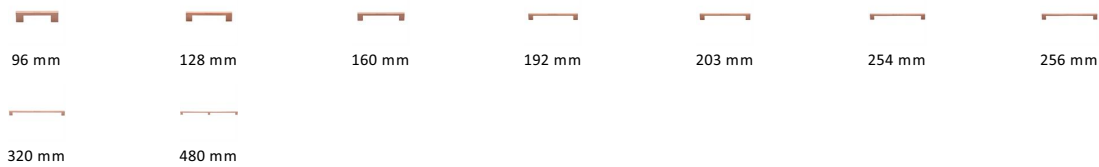

Metro Cabinet Pull Handle

C0337 192-SRG

Heritage Brass Cabinet Pull Metro Design 192mm CTC Satin Rose Gold Finish

Material:
Solid Brass

Finish:
Satin Rose Gold

Available Finishes

Available Sizes

Product Dimensions (All dimensions are in millimeters unless otherwise indicated)

Length	212	Width	10	CTC	192	Projection	30
Base	20						

About the Finish

Satin Rose Gold

Rose Gold is a traditional alloy used in Jewellery, blending gold with copper to create a delightful rosy red tint. We have replicated a similar appearance by electroplating copper over solid brass. Our Rose Gold finish will add a touch of warmth and luxury to any creation.