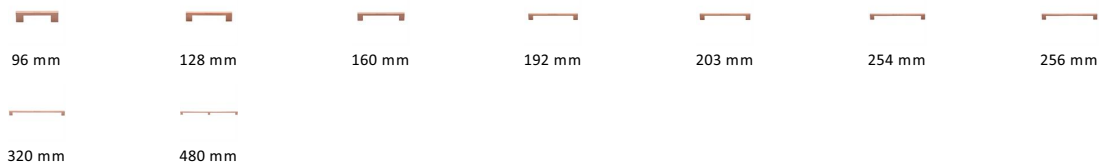

Metro Cabinet Pull Handle

C0337 192-SRG

Heritage Brass Cabinet Pull Metro Design 192mm CTC Satin Rose Gold Finish

Material:
Solid Brass

Finish:
Satin Rose Gold

Available Finishes

Available Sizes

Product Dimensions (All dimensions are in millimeters unless otherwise indicated)

Length	212	CTC	192	Width	10	Projection	30
Base	20						

About the Finish

Satin Rose Gold

Rose Gold is a traditional alloy used in Jewellery, blending gold with copper to create a delightful rosy red tint. We have replicated a similar appearance by electroplating copper over solid brass. Our Rose Gold finish will add a touch of warmth and luxury to any creation.