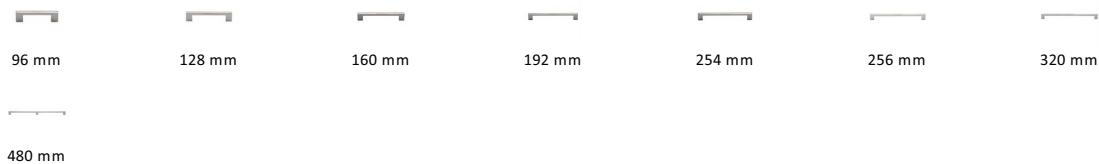

Metro Cabinet Pull Handle

C0337 192-PNF

Heritage Brass Cabinet Pull Metro Design 192mm CTC Polished Nickel Finish

Material:
Solid Brass

Finish:
Polished Nickel Finish

Available Finishes

Available Sizes

Product Dimensions (All dimensions are in millimeters unless otherwise indicated)

| | | | | | | | |
|---------------|-----|--------------|----|------------|-----|-------------------|----|
| Length | 212 | Width | 10 | CTC | 192 | Projection | 30 |
| Base | 20 | | | | | | |

About the Finish