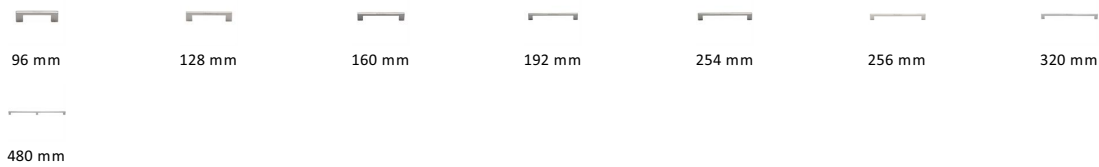

Metro Cabinet Pull Handle

C0337 192-PNF

Heritage Brass Cabinet Pull Metro Design 192mm CTC Polished Nickel Finish

Material:
 Solid Brass

Finish:
 Polished Nickel Finish

Available Finishes

Available Sizes

Product Dimensions (All dimensions are in millimeters unless otherwise indicated)

Length	212	CTC	192	Width	10	Projection	30
Base	20						

About the Finish

Polished Nickel Finish

With its subtle golden hue this is a mellow alternative to polished chrome. The finish is not coated and will oxidise naturally. If not regularly buffed with a soft cloth this finish will subtly change over time by taking on an aged patina.