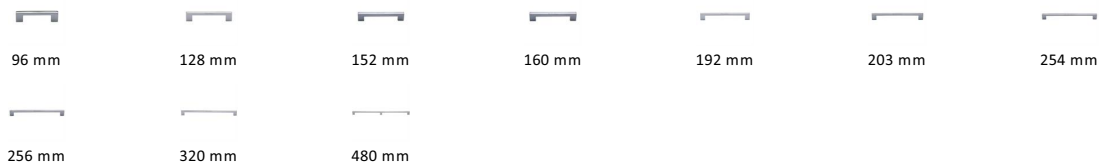

## Metro Cabinet Pull Handle

C0337 192-PC

Heritage Brass Cabinet Pull Metro Design 192mm CTC Polished Chrome Finish

**Material:**

Solid Brass

**Finish:**

Polished Chrome

### Available Sizes

### Product Dimensions (All dimensions are in millimeters unless otherwise indicated)

<b>Length</b>	212	<b>CTC</b>	192	<b>Width</b>	10	<b>Projection</b>	30
<b>Base</b>	20						