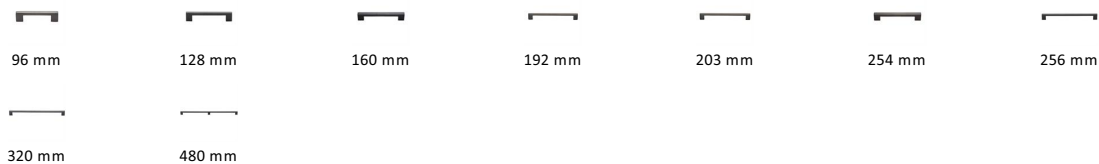

Metro Cabinet Pull Handle

C0337 192-MB

Heritage Brass Cabinet Pull Metro Design 192mm CTC Matt Bronze Finish

Material:
Solid Brass

Finish:
Matt Bronze

Available Finishes

Available Sizes

Product Dimensions (All dimensions are in millimeters unless otherwise indicated)

Length	212	CTC	192	Width	10	Projection	30
Base	20						

About the Finish

Matt Bronze

An aged finish on brass creating a vintage appearance, yet one that also looks outstanding in contemporary schemes. Over a period of time the bronze colour will lighten along any edges and surfaces that are frequently touched and create a naturally aged appearance highlighting frequently touched areas and exposing the brass below.