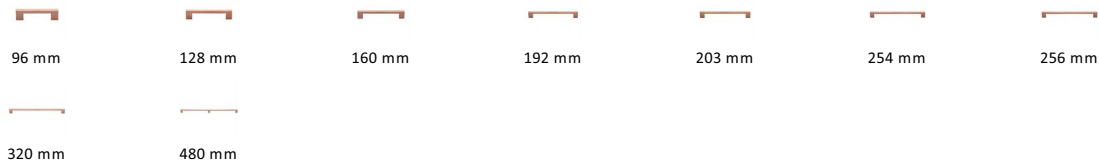

Metro Cabinet Pull Handle

C0337 160-SRG

Heritage Brass Cabinet Pull Metro Design 160mm CTC Satin Rose Gold Finish

Material:
Solid Brass

Finish:
Satin Rose Gold

Available Finishes

Available Sizes

Product Dimensions (All dimensions are in millimeters unless otherwise indicated)

Length	172	Width	10	CTC	160	Projection	30
Base	20						

About the Finish

Satin Rose Gold

Rose Gold is a traditional alloy used in Jewellery, blending gold with copper to create a delightful rosy red tint. We have replicated a similar appearance by electroplating copper over solid brass. Our Rose Gold finish will add a touch of warmth and luxury to any creation.