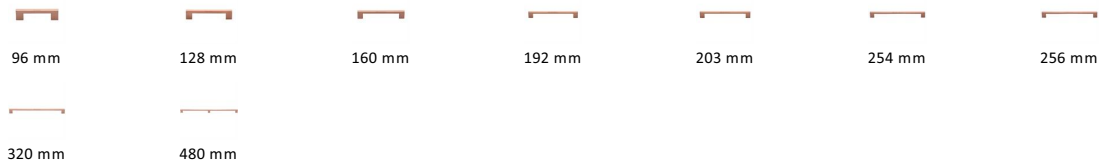

Metro Cabinet Pull Handle

C0337 160-SRG

Heritage Brass Cabinet Pull Metro Design 160mm CTC Satin Rose Gold Finish

Material:

Solid Brass

Finish:

Satin Rose Gold

Available Finishes

Available Sizes

Product Dimensions (All dimensions are in millimeters unless otherwise indicated)

Length	172	CTC	160	Width	10	Projection	30
Base	20						

About the Finish

Satin Rose Gold

Rose Gold is a traditional alloy used in Jewellery, blending gold with copper to create a delightful rosy red tint. We have replicated a similar appearance by electroplating copper over solid brass. Our Rose Gold finish will add a touch of warmth and luxury to any creation.