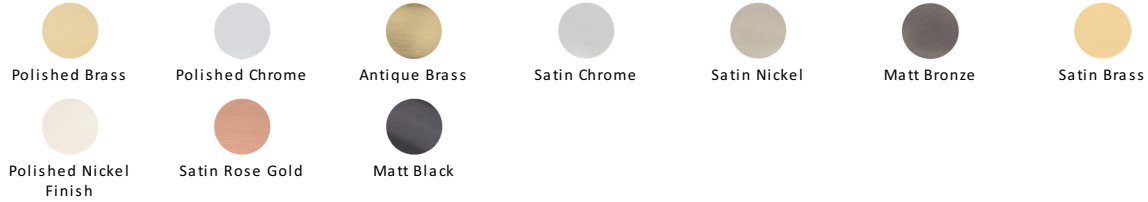

Metro Cabinet Pull Handle

C0337 160-SRG

Heritage Brass Cabinet Pull Metro Design 160mm CTC Satin Rose Gold Finish

Material:

Solid Brass

Finish:

Satin Rose Gold

Available Finishes

Available Sizes

Product Dimensions (All dimensions are in millimeters unless otherwise indicated)

Length	172	CTC	160	Width	10	Projection	30
Base	20						

About the Finish

Satin Rose Gold

Rose Gold is a traditional alloy used in Jewellery, blending gold with copper to create a delightful rosy red tint. We have replicated a similar appearance by electroplating copper over solid brass. Our Rose Gold finish will add a touch of warmth and luxury to any creation.