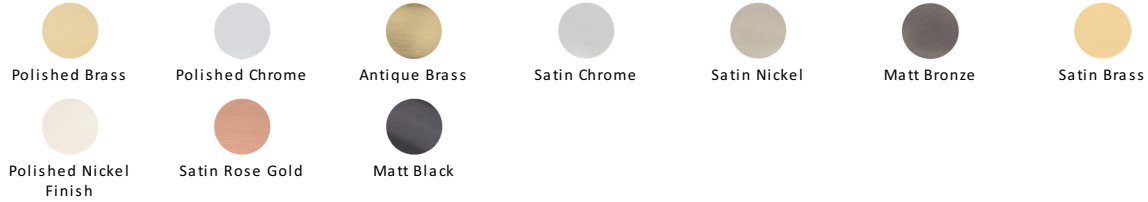

Metro Cabinet Pull Handle

C0337 160-SC

Heritage Brass Cabinet Pull Metro Design 160mm CTC Satin Chrome Finish

Material:

Solid Brass

Finish:

Satin Chrome

Available Finishes

Available Sizes

Product Dimensions (All dimensions are in millimeters unless otherwise indicated)

Length	172	CTC	160	Width	10	Projection	30
Base	20						

About the Finish

Satin Chrome

The brush marks of satin chrome will appeal to those who favour an industrial yet contemporary chrome finish. Satin Chrome Finish is also less prone to finger marks than polished chrome.