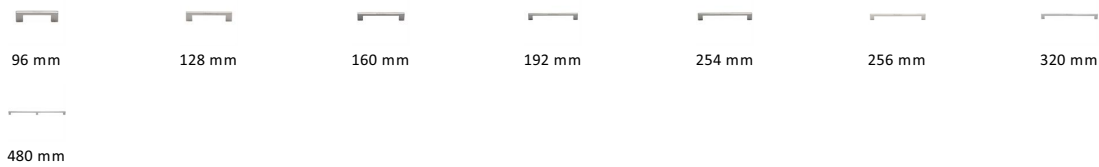

### Available Sizes

### Product Dimensions (All dimensions are in millimeters unless otherwise indicated)

<b>Length</b>	172	<b>CTC</b>	160	<b>Width</b>	10	<b>Projection</b>	30
<b>Base</b>	20						