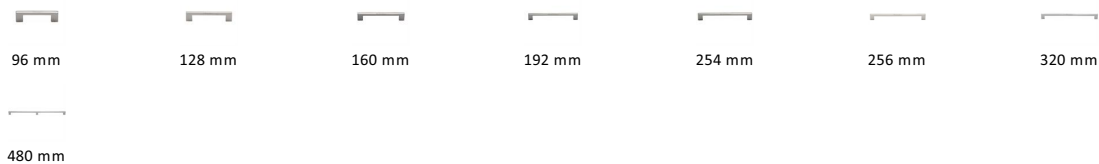

Metro Cabinet Pull Handle

C0337 160-PNF

Heritage Brass Cabinet Pull Metro Design 160mm CTC Polished Nickel Finish

Material:
Solid Brass

Finish:
Polished Nickel Finish

Available Finishes

Available Sizes

Product Dimensions (All dimensions are in millimeters unless otherwise indicated)

Length	172	Width	10	CTC	160	Projection	30
Base	20						

About the Finish

Polished Nickel Finish

With its subtle golden hue this is a mellow alternative to polished chrome. The finish is not coated and will oxidise naturally. If not regularly buffed with a soft cloth this finish will subtly change over time by taking on an aged patina.