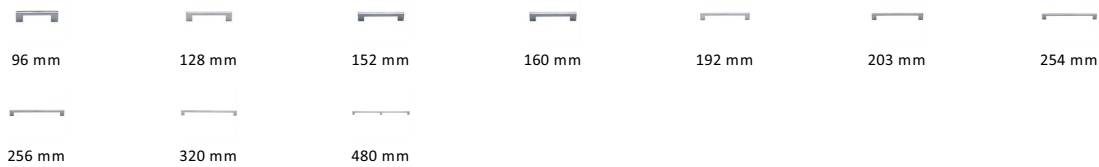

Metro Cabinet Pull Handle

C0337 160-PC

Heritage Brass Cabinet Pull Metro Design 160mm CTC Polished Chrome Finish

Material:
Solid Brass

Finish:
Polished Chrome

Available Finishes

Available Sizes

Product Dimensions (All dimensions are in millimeters unless otherwise indicated)

Length	172	CTC	160	Width	10	Projection	30
Base	20						

About the Finish

Polished Chrome

A bold, contemporary finish; low maintenance and easy to clean. The mirror effect reflects light and colour and will complement any colour scheme