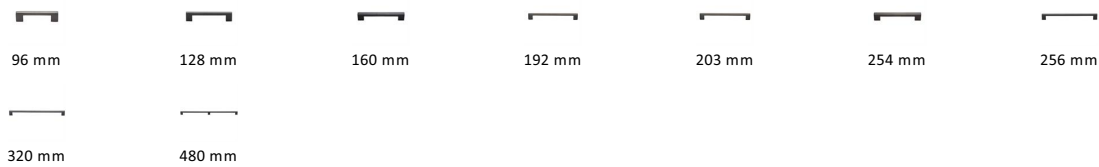

Metro Cabinet Pull Handle

C0337 160-MB

Heritage Brass Cabinet Pull Metro Design 160mm CTC Matt Bronze Finish

Material:
Solid Brass

Finish:
Matt Bronze

Available Finishes

Available Sizes

Product Dimensions (All dimensions are in millimeters unless otherwise indicated)

Length	172	CTC	160	Width	10	Projection	30
Base	20						

About the Finish

Matt Bronze

An aged finish on brass creating a vintage appearance, yet one that also looks outstanding in contemporary schemes. Over a period of time the bronze colour will lighten along any edges and surfaces that are frequently touched and create a naturally aged appearance highlighting frequently touched areas and exposing the brass below.