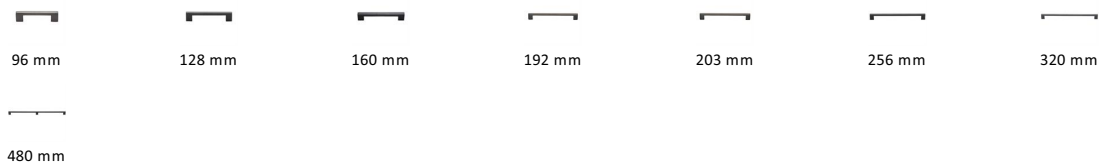

Metro Cabinet Pull Handle

C0337 160-MB

Heritage Brass Cabinet Pull Metro Design 160mm CTC Matt Bronze Finish

Material:
Solid Brass

Finish:
Matt Bronze

Available Finishes

Available Sizes

Product Dimensions (All dimensions are in millimeters unless otherwise indicated)

Length	172	Width	10	CTC	160	Projection	30
Base	20						

About the Finish

Matt Bronze

An aged finish on brass creating a vintage appearance, yet one that also looks outstanding in contemporary schemes. Over a period of time the bronze colour will lighten along any edges and surfaces that are frequently touched and create a naturally aged appearance highlighting frequently touched areas and exposing the brass below.