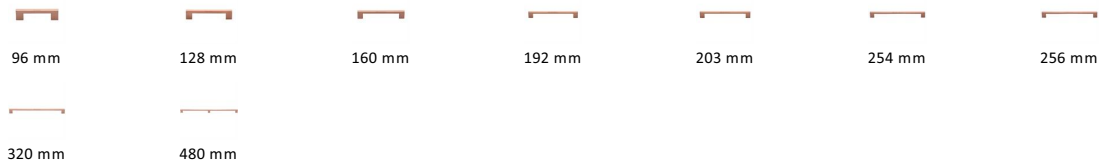

Metro Cabinet Pull Handle

C0337 128-SRG

Heritage Brass Cabinet Pull Metro Design 128mm CTC Satin Rose Gold Finish

Material:

Solid Brass

Finish:

Satin Rose Gold

Available Finishes

Available Sizes

Product Dimensions (All dimensions are in millimeters unless otherwise indicated)

Length	148	Width	10	CTC	128	Projection	30
Base	20						

About the Finish

Satin Rose Gold

Rose Gold is a traditional alloy used in Jewellery, blending gold with copper to create a delightful rosy red tint. We have replicated a similar appearance by electroplating copper over solid brass. Our Rose Gold finish will add a touch of warmth and luxury to any creation.