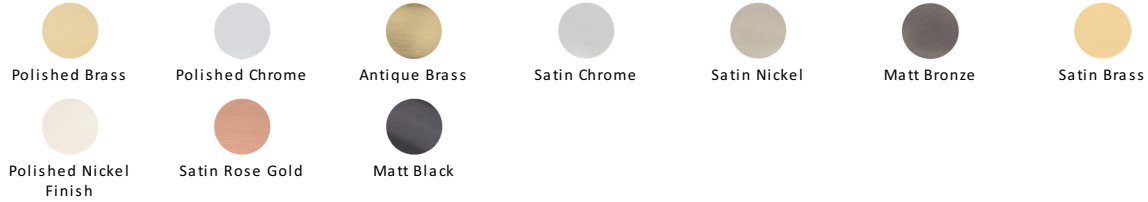

Metro Cabinet Pull Handle

C0337 128-SRG

Heritage Brass Cabinet Pull Metro Design 128mm CTC Satin Rose Gold Finish

Material:

Solid Brass

Finish:

Satin Rose Gold

Available Finishes

Available Sizes

Product Dimensions (All dimensions are in millimeters unless otherwise indicated)

Length	148	Width	10	CTC	128	Projection	30
Base	20						

About the Finish

Satin Rose Gold

Rose Gold is a traditional alloy used in Jewellery, blending gold with copper to create a delightful rosy red tint. We have replicated a similar appearance by electroplating copper over solid brass. Our Rose Gold finish will add a touch of warmth and luxury to any creation.