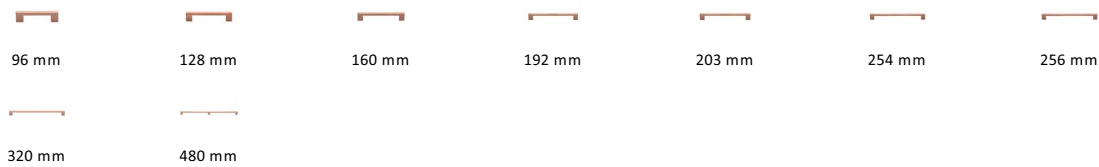

Metro Cabinet Pull Handle

C0337 128-SRG

Heritage Brass Cabinet Pull Metro Design 128mm CTC Satin Rose Gold Finish

Material:
Solid Brass

Finish:
Satin Rose Gold

Available Finishes

Available Sizes

Product Dimensions (All dimensions are in millimeters unless otherwise indicated)

Length	148	CTC	128	Width	10	Projection	30
Base	20						

About the Finish

Satin Rose Gold

Rose Gold is a traditional alloy used in Jewellery, blending gold with copper to create a delightful rosy red tint. We have replicated a similar appearance by electroplating copper over solid brass. Our Rose Gold finish will add a touch of warmth and luxury to any creation.