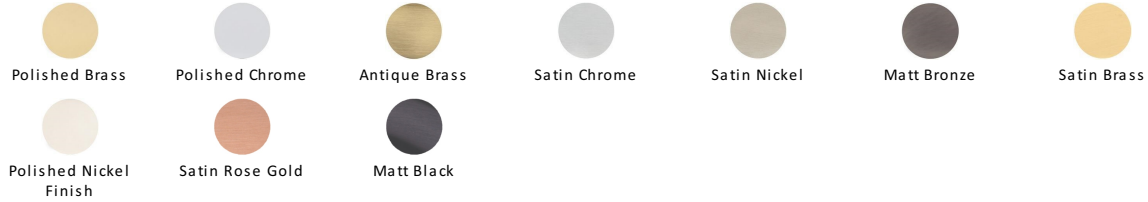

## Metro Cabinet Pull Handle

C0337 128-SC

Heritage Brass Cabinet Pull Metro Design 128mm CTC Satin Chrome Finish

**Material:**

Solid Brass

**Finish:**

Satin Chrome

### Available Finishes

### Available Sizes

### About the Finish

**Satin Chrome**

The brush marks of satin chrome will appeal to those who favour an industrial yet contemporary chrome finish. Satin Chrome Finish is also less prone to finger marks than polished chrome.