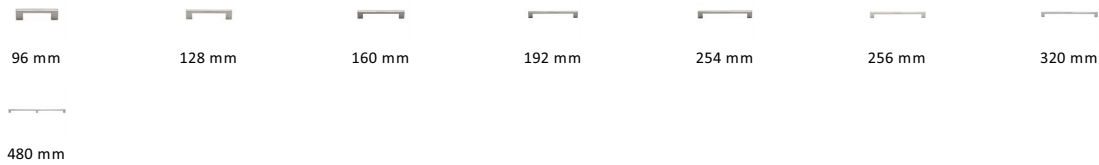

Metro Cabinet Pull Handle

C0337 128-PNF

Heritage Brass Cabinet Pull Metro Design 128mm CTC Polished Nickel Finish

Material:
Solid Brass

Finish:
Polished Nickel Finish

Available Finishes

Available Sizes

Product Dimensions (All dimensions are in millimeters unless otherwise indicated)

Length	148	CTC	128	Width	10	Projection	30
Base	20						

About the Finish

Polished Nickel Finish

With its subtle golden hue this is a mellow alternative to polished chrome. The finish is not coated and will oxidise naturally. If not regularly buffed with a soft cloth this finish will subtly change over time by taking on an aged patina.